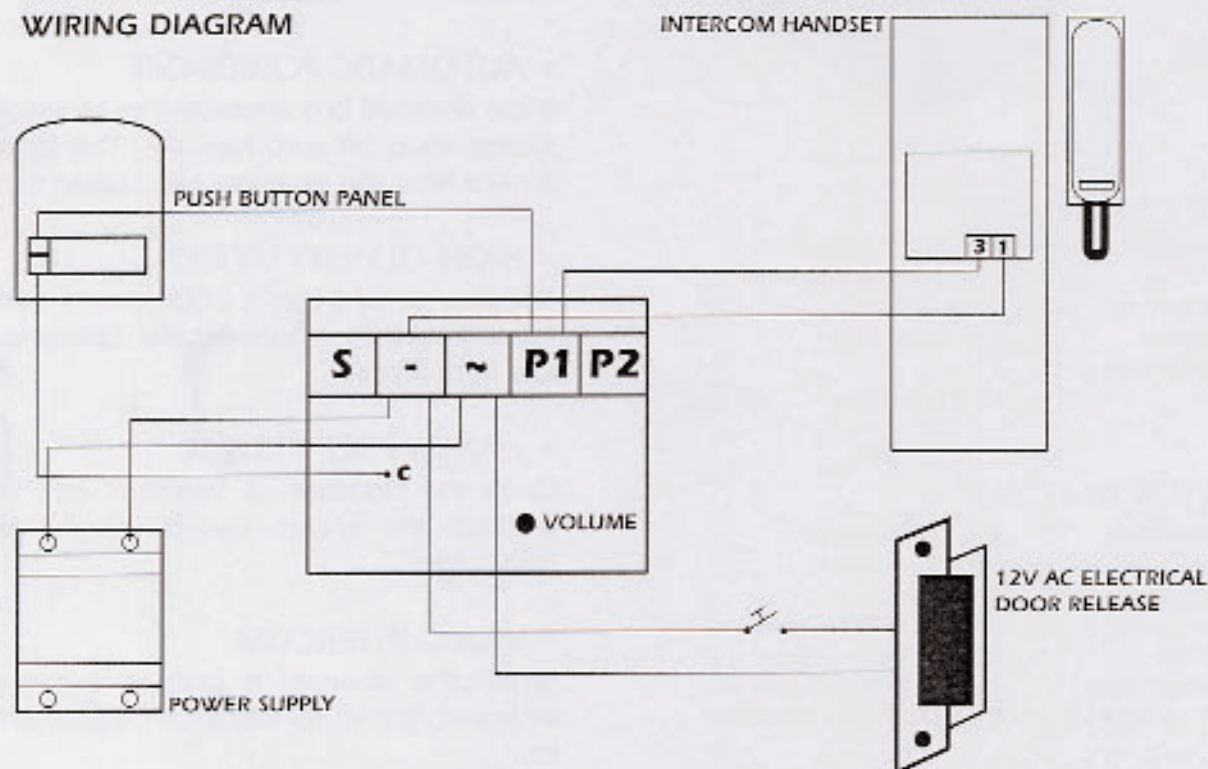

# DOOR ENTRY SYSTEM

- SURFACE MOUNT DOOR SWITCH
- INCLUDES ELECTRIC DOOR LOCK (LY81-075-63)
- OPTIONAL TWO CALL DOOR STATION
- EASY 2 WIRE INSTALLATION
- USE AT HOME OR OFFICE
- STYLISH INTERCOM HANDSET

## WIRING DIAGRAM

1 Way (one phone, power supply, lock) 2 wires	LY81-067-63
2 Way (two phone, power supply, lock) 2 wires	LY81-068-64
Extra handsets for 2 wired system	LY81-069-65
Lock for door entry system	LY81-075-63